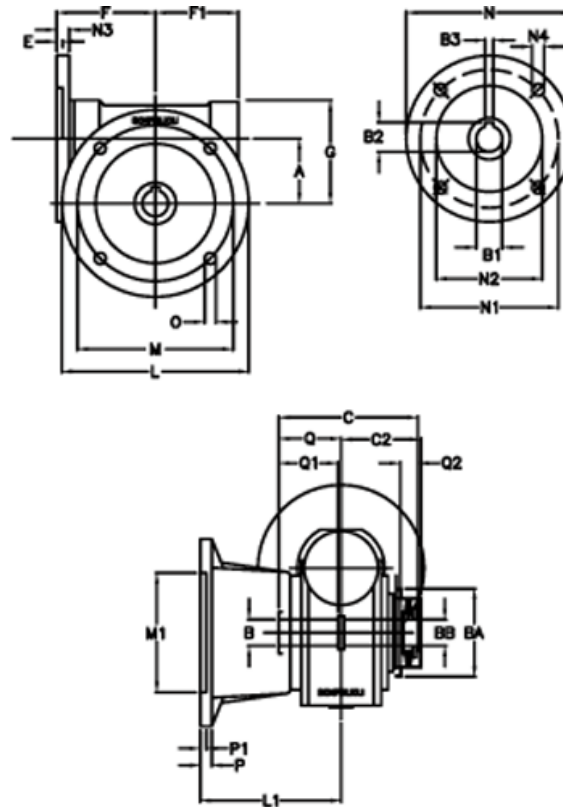

Article number: 390204901062736

Description: Worm Gear with Torque Limiter
VF 49-L2-FA-10 P71B5

Measures

a = 49.5	C2 = 64	m = 90	P = 12
B = 25	Description = VF 49FA-xx-71B5	M1 = 70	P1 = 10
B1 E7 = 14	E = 3	N = 160	Q = 51.0
B2 = 16.3	F = 70	N1 = 130	Q1 = 41
B3 H9 = 5	F1 = 63	N2 = 110	Q2 = 15
BA = 63	g = 80	N3 = 10.5	
BB H7 = 14	L = 125	N4 = 9.5	
C = 105	L1 = 115	O = 10.5	